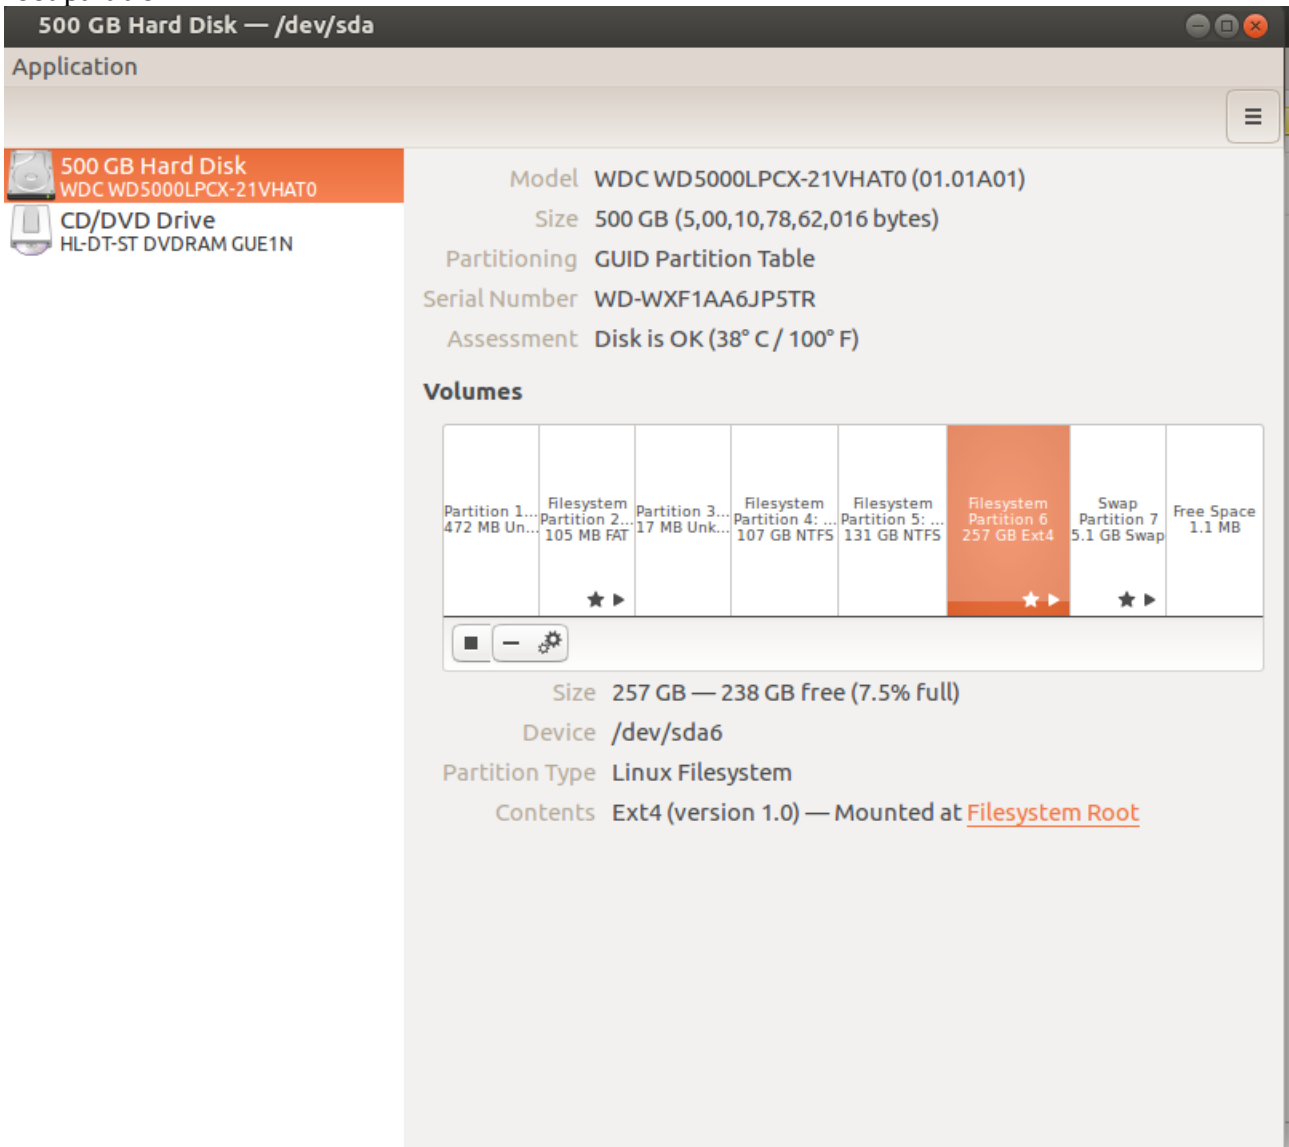

→ Application ----Accessories----discs

Find your root parttion and EFI Partitions
root parttion

EFI Partitions

500 GB Hard Disk — /dev/sda

Application

500 GB Hard Disk
WDC WD5000LPCX-21VHAT0

CD/DVD Drive
HL-DT-ST DVDROM GUE1N

Model WDC WD5000LPCX-21VHAT0 (01.01A01)
Size 500 GB (5,00,10,78,62,016 bytes)
Partitioning GUID Partition Table
Serial Number WD-WXF1AA6JP5TR
Assessment Disk is OK (38° C / 100° F)

Volumes

| | | | | | | | |
|--------------------------------|--|--------------------------------|---|---|--|------------------------------------|----------------------|
| Partition 1... 472 MB Un... | Filesystem Partition 2... 105 MB FAT | Partition 3... 17 MB Unk... | Filesystem Partition 4: ... 107 GB NTFS | Filesystem Partition 5: ... 131 GB NTFS | Filesystem Partition 6 257 GB Ext4 | Swap Partition 7 5.1 GB Swap | Free Space 1.1 MB |
|--------------------------------|--|--------------------------------|---|---|--|------------------------------------|----------------------|

Size 105 MB — 68 MB free (34.9% full)
Device /dev/sda2
Partition Type EFI System
Contents FAT (32-bit version) — Mounted at [/boot/efi](#)

Your EFI Partition , after boot loader